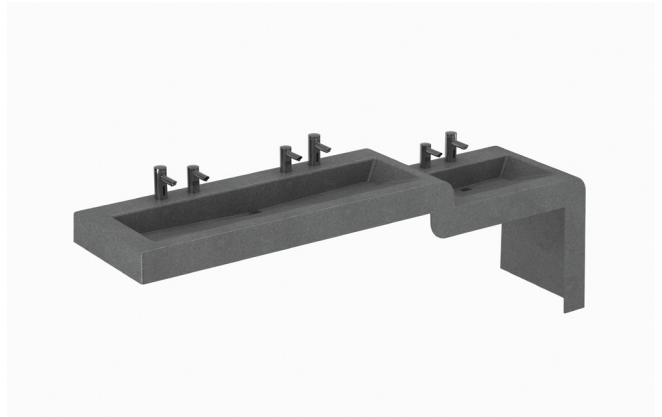

ELWF-83000 3-Station (90")