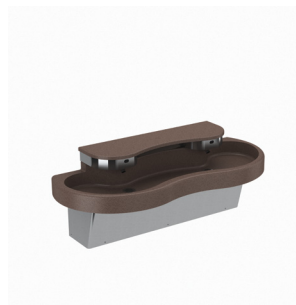

Electronic Washstation

EW-40000 SERIES

This vandal-resistant solid surface system is equipped with integrated electronic sensor technology.

Product Options

- 9 color options (see page 23)
- Components include integrated faucet and optional soap dispenser (not shown)
- Mounting options include integrated stainless steel wall-mount or optional floor-mount enclosure

EW-42000 2-Station (51 3/4")