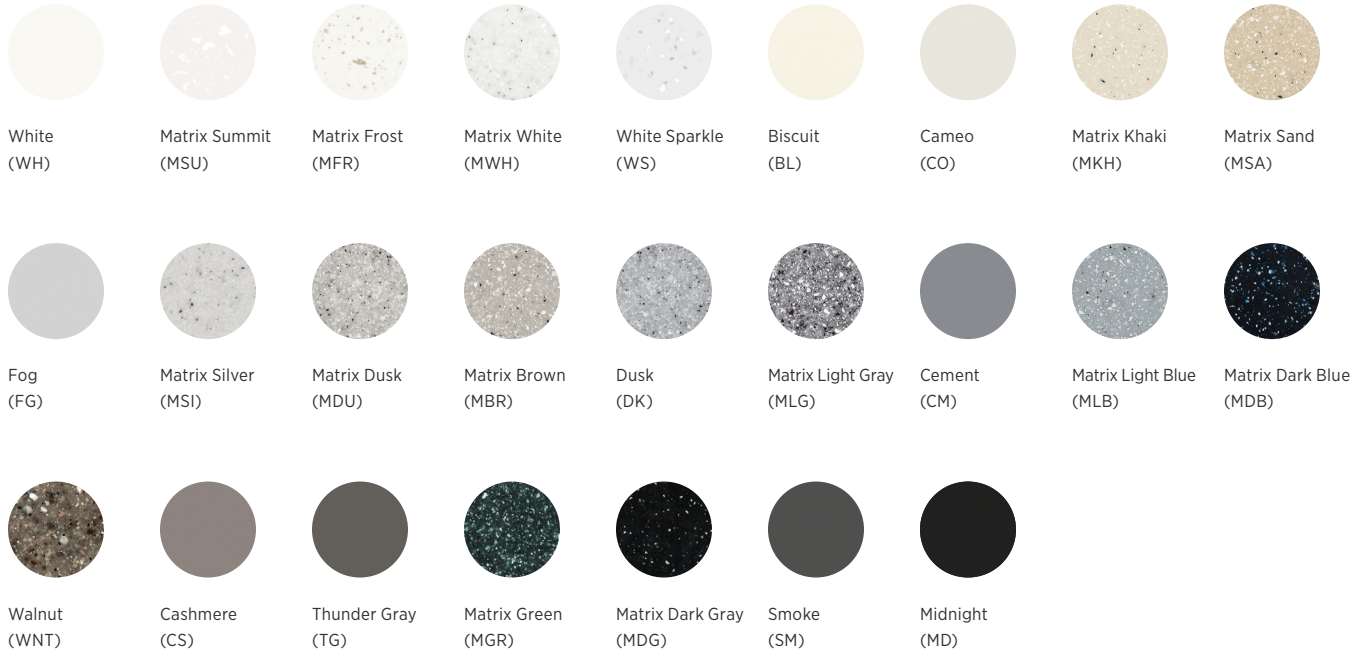

Quick Ship Options

- Select models and colors are available as part of Sloan's Quick Ship Program with 3-week lead times.
- Stocked options available with 3-day lead times.

Visit sloan.com/quick-ship to see Quick Ship options for select models.

Colors, colors, and more colors

Choose from a selection of solid and speckled colors for your SloanStone® Sink System.

Color List For SloanStone 60000, 70000, 80000 Series Sinks

Color List For SloanStone 40000 Series Sinks