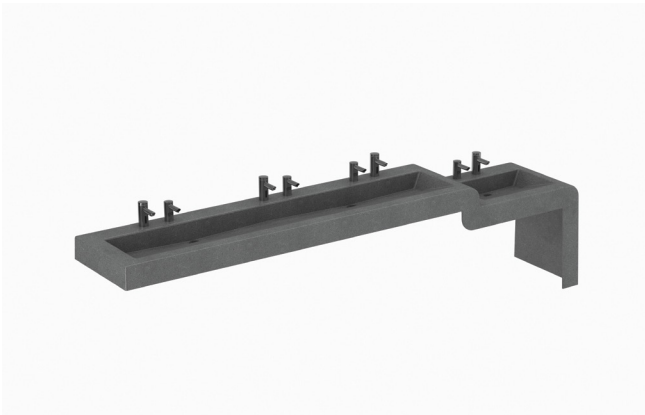

Great for locations with mixed use by both children and adults, this ADA and TAS friendly design provides one or more adult height stations paired with one child height station.

Product Options

- 25 color options (see page 23)
- Component options include faucet and soap dispenser
- Mounted with angle brackets

ELWF-82000 2-Station (60")

ELWF-83000 3-Station (90")

ELWF-84000 4-Station (120")

Deluxe Lavatory Countertop

ELC-80000 SERIES

A slightly pitched counter reduces standing water while the squared bowls create a geometric look.